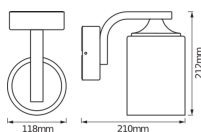

Specifications Ledvance Endura Classic Cylinder Lantern White | E27

[View Product](#)

General Information

SKU	237941
EAN	4058075392649
Brand	Ledvance
Manufacturer Name	ENDURA CLASSIC LANTERN CYL E27 WT
Any Lamp all-in warranty	5 Years

Technical Information

Technology	Fixture with Socket
Voltage (V)	220-240
Wattage	60
Dimmable	Not Dimmable
Power factor	>0.50
Mounting Method	Wall mounted
Optical Cover	Glass
Product Type Category	Decorative Lighting with Socket

Fixture Information

Fixture Connection	Screw [Screw connector]
IP-rating	IP43
Operating Temperature	-20 to +40