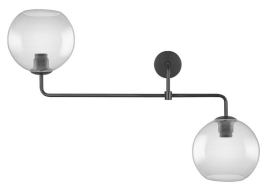

Specifications Ledvance Spot double Vintage 1906 Globe Glass Smoke | E27

[View Product](#)

General Information

SKU	235520
EAN	4058075216822
Brand	Ledvance
Manufacturer Name	1906 GLOBE DOUBLE 800X270X500 G SM
Any Lamp all-in warranty	5 Years

Technical Information

Cap / Base	E27 (Edison screw)
Technology	Fixture with Socket
Voltage (V)	220-240
Dimmable	Not Dimmable
Including bulb	No
Amount of bulbs required	2
Maximum Wattage Rating	40
Mounting Method	Ceiling
Product Type Category	Decorative Lighting with Socket

Fixture Information

Fixture Connection	Screw terminal
IP-rating	IP20

Housing	Glass
Colour of material	Smoke
Series	Vintage 1906

Dimensions

Width (mm)	800
Height (mm)	516
Diameter (mm)	200

Sensor Information